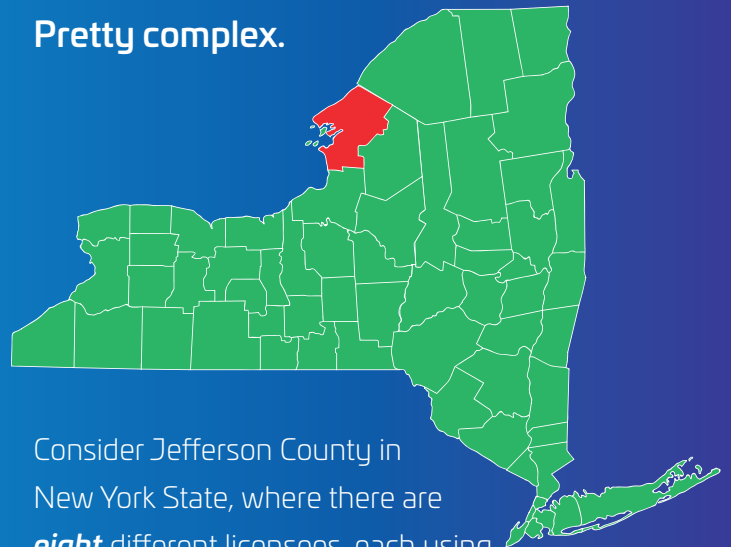

### Spectrum Atlas from Comsearch<sup>®</sup> is your guide

Spectrum Atlas<sup>SM</sup> can show you the big picture or drill down to the most granular details, by county or by market, so you always know the spectrum landscape before you make a single move, anywhere in the United States.

### Interactive, up-to-date analytics and intelligence

Spectrum Atlas is aptly named because it presents the most current available information, just the way you need it. Updated quarterly to include all the latest FCC data, Spectrum Atlas reveals competitive challenges and partnership opportunities on as large—or small—a scale as you require. The alternative is to spend valuable resources poring through complicated raw data from the FCC, with the task of interpretation falling to the end user—a costly burden.

### Get current data, wherever you are

Because Spectrum Atlas is available as a downloadable interactive spreadsheet and as an online subscription, you will always have the latest analytics at hand—even when you're away from the office.

How complex can the spectrum map really get?

Pretty complex.

Consider Jefferson County in New York State, where there are **eight** different licensees, each using parts of **thirteen** different bands. They range from national wireless operators to satellite TV providers.